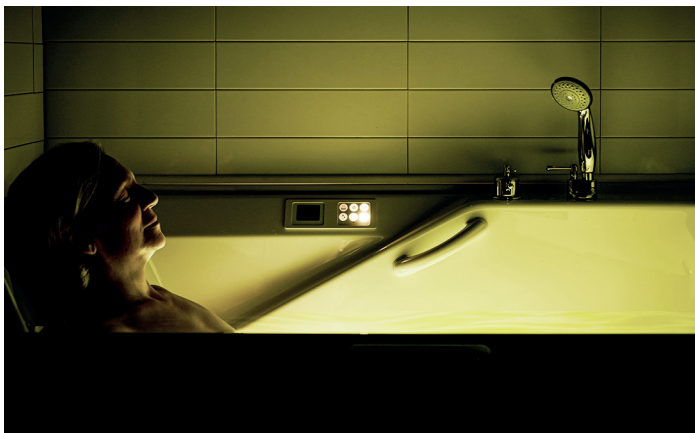

Chromatherapy

Relax in comfort with a multi-sensory experience. Chromatherapy allows you to benefit from the therapeutic effects of light on your body by creating a relaxing or invigorating atmosphere, depending on the colour you choose. Each colour acts on a specific energy point in your body.